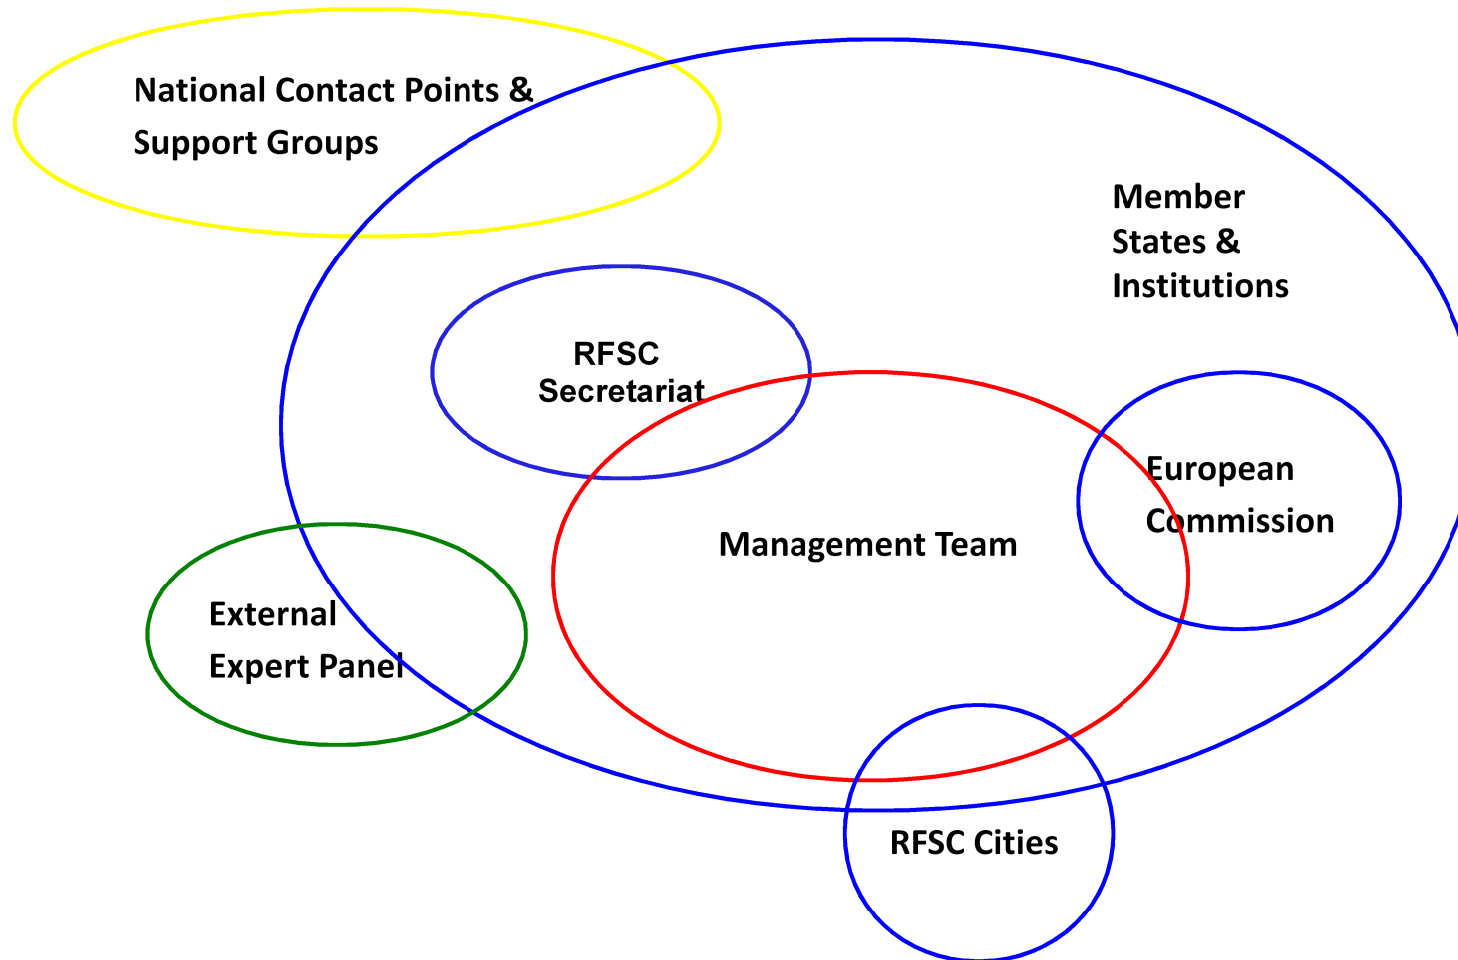

Brussels, 28 January 2014

Delphine GAUDART, French Ministry of territorial equality and housing

3 things you should know about the RFSC

- an **online toolkit** designed to help cities promote and enhance their work on integrated sustainable urban development
- a **joint initiative** of the Member States, the European Commission and European organizations of local governments
- a **common space** and language for cities interested in learning from each other, while respecting the diversity of local priorities

REFERENCE FRAMEWORK FOR EUROPEAN SUSTAINABLE CITIES
A toolkit for the integrated approach

RFSC history

RFSC translates political goals into practice

REFERENCE FRAMEWORK FOR EUROPEAN SUSTAINABLE CITIES
A toolkit for the integrated approach

RFSC set-up

RFSC brings together all levels of governance

REFERENCE FRAMEWORK FOR EUROPEAN SUSTAINABLE CITIES
A toolkit for the integrated approach

RFSC toolkit

REFERENCE FRAMEWORK FOR EUROPEAN SUSTAINABLE CITIES
A toolkit for the integrated approach

Three main sections of RFSC

Welcome - Log in Sign up **HELP** EN

rfsc REFERENCE FRAMEWORK FOR EUROPEAN SUSTAINABLE CITIES
A toolkit for the integrated approach

HOME ABOUT THIS FRAMEWORK

PROFILE TOOLS NETWORK