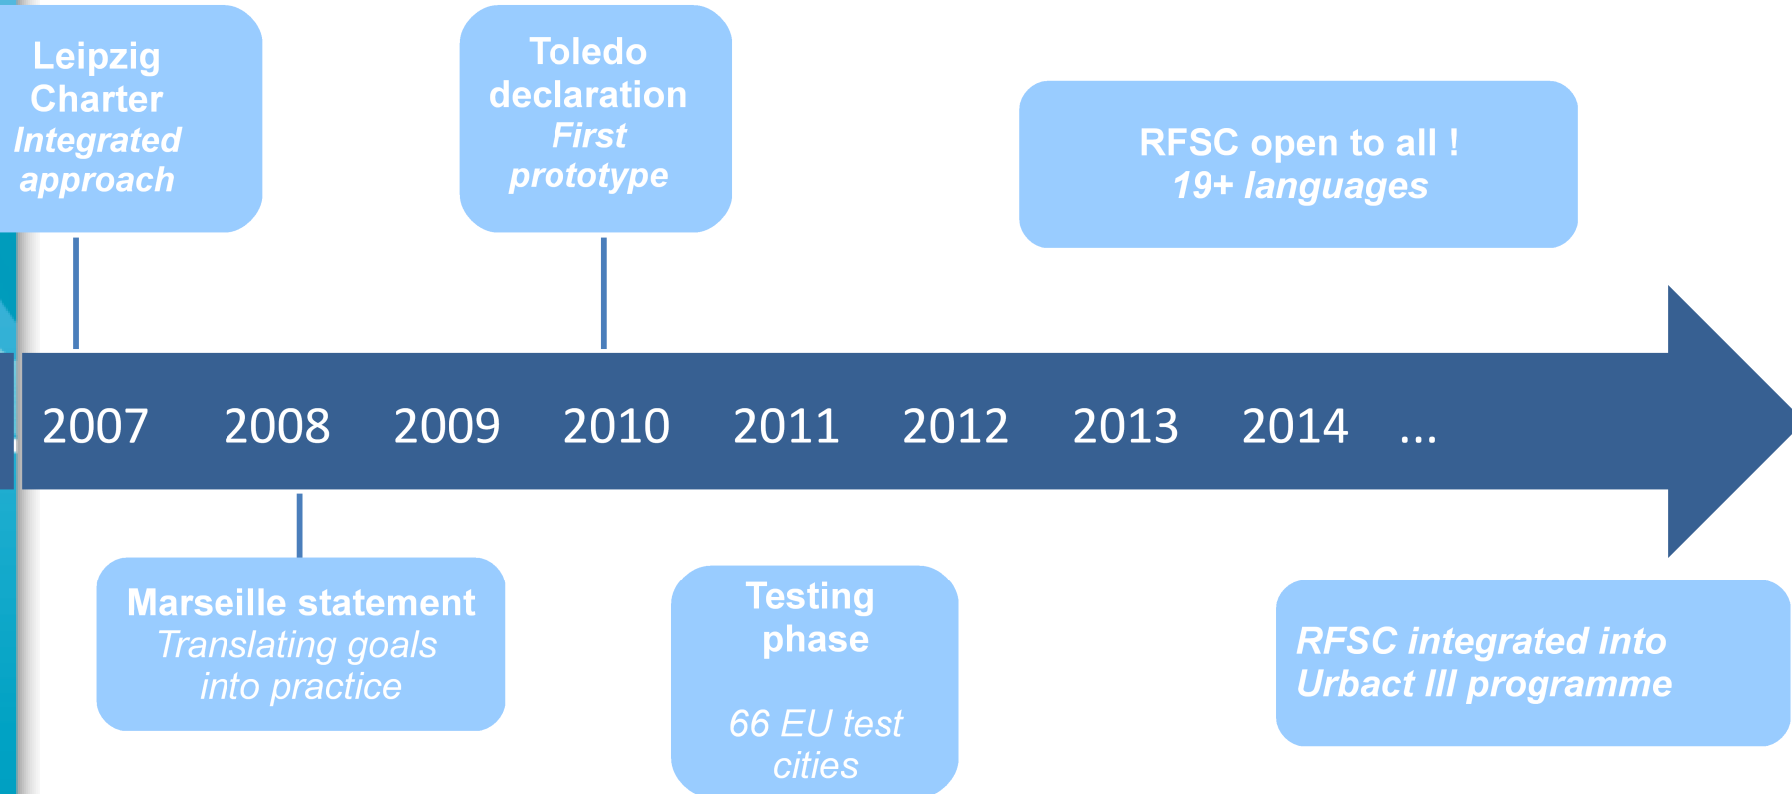

REFERENCE FRAMEWORK FOR EUROPEAN SUSTAINABLE CITIES
A toolkit for the integrated approach

Introducing the Reference Framework for European Sustainable Cities

European Sustainable Development Network Conference

Brussels, 28 January 2014

Delphine GAUDART, French Ministry of territorial equality and housing

3 things you should know about the RFSC

- an **online toolkit** designed to help cities promote and enhance their work on integrated sustainable urban development
- a **joint initiative** of the Member States, the European Commission and European organizations of local governments
- a **common space** and language for cities interested in learning from each other, while respecting the diversity of local priorities

REFERENCE FRAMEWORK FOR EUROPEAN SUSTAINABLE CITIES
A toolkit for the integrated approach

RFSC history

RFSC translates political goals into practice

REFERENCE FRAMEWORK FOR EUROPEAN SUSTAINABLE CITIES
A toolkit for the integrated approach

RFSC set-up

RFSC brings together all levels of governance

REFERENCE FRAMEWORK FOR EUROPEAN SUSTAINABLE CITIES
A toolkit for the integrated approach

RFSC toolkit

REFERENCE FRAMEWORK FOR EUROPEAN SUSTAINABLE CITIES
A toolkit for the integrated approach