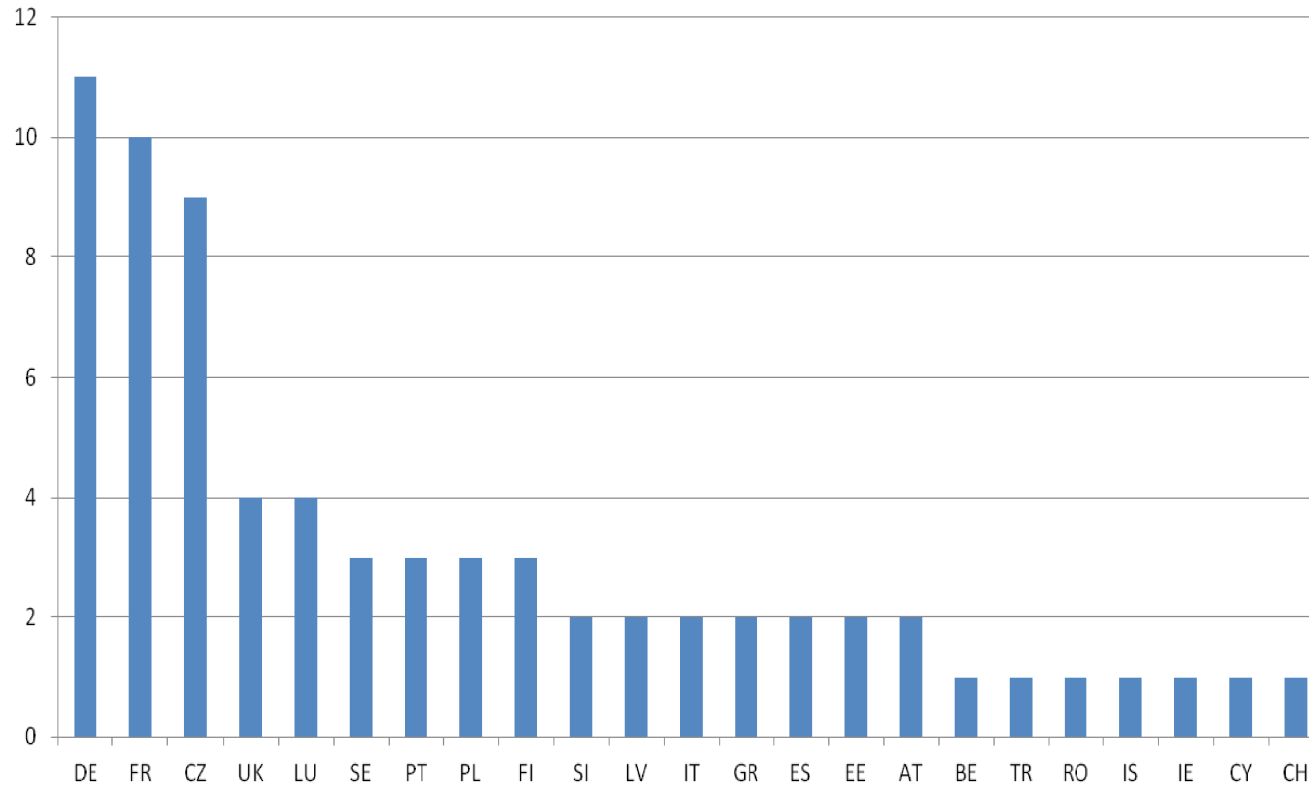

1. check list tool to help developing a sustainable strategy

2. qualitative evaluation tool to assess the integrated approach

3. a quantitative evaluation tool with a library of indicators

Choose what suits your needs!

REFERENCE FRAMEWORK FOR EUROPEAN SUSTAINABLE CITIES
A toolkit for the integrated approach

REFERENCE FRAMEWORK FOR EUROPEAN SUSTAINABLE CITIES
A toolkit for the integrated approach

73 RFSC Cities

REFERENCE FRAMEWORK FOR EUROPEAN SUSTAINABLE CITIES
A toolkit for the integrated approach